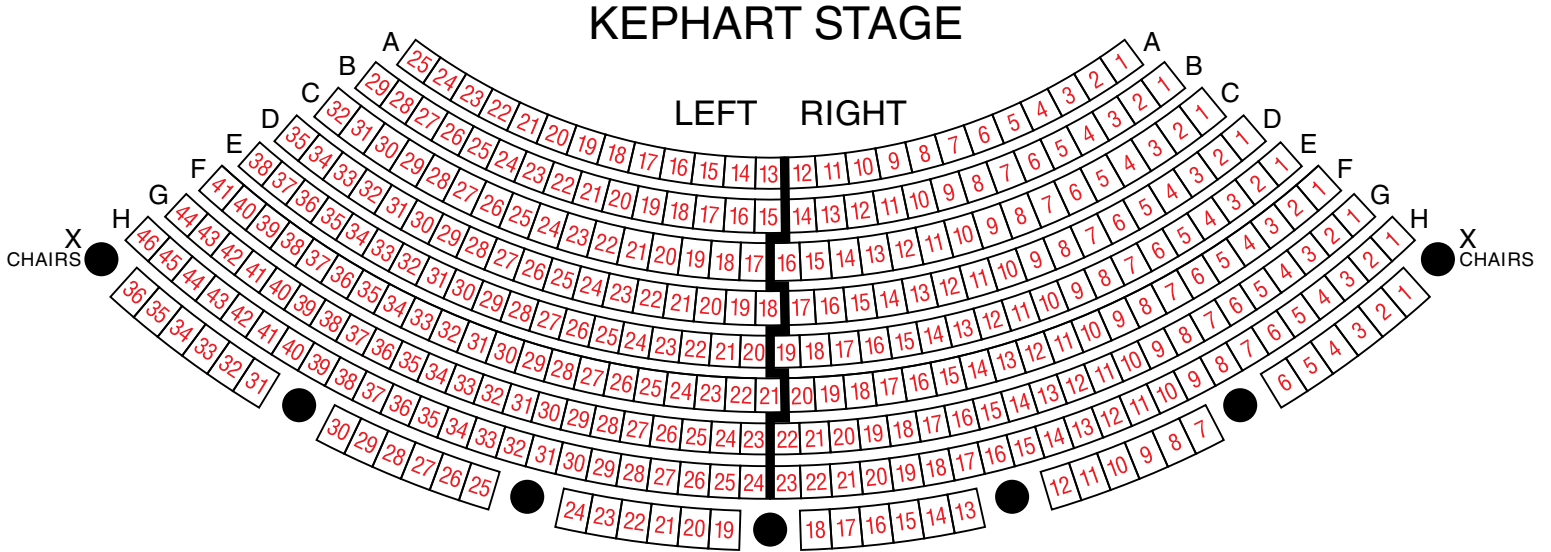

SALINA COMMUNITY THEATRE

SEATING CHARTS

SUNFLOWER FINANCIAL STAGE

THRUST CONFIGURATION

ARENA CONFIGURATION