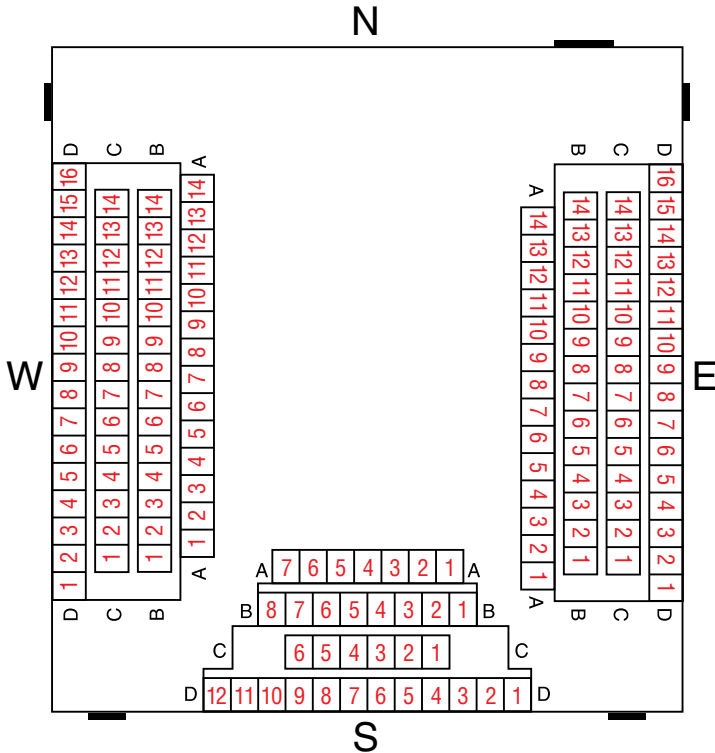

SALINA COMMUNITY THEATRE

SEATING CHARTS

SUNFLOWER FINANCIAL STAGE

THRUST CONFIGURATION

ARENA CONFIGURATION